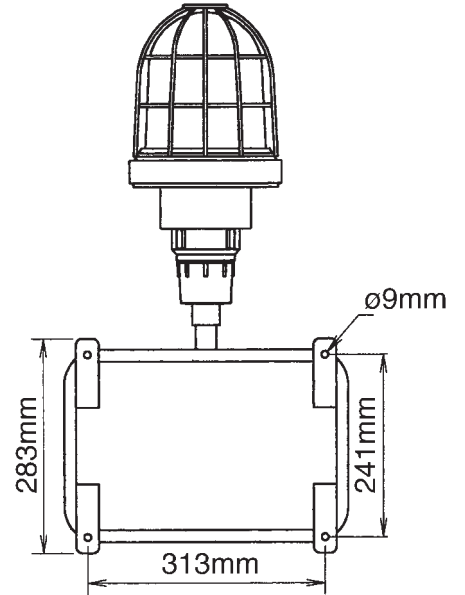

Kg. 26,4

Box	CESI AD 83.077		
STF	INIEX 81.103.124/2		
2F XENON 20J LRX 15J	V ~	230/240	
	mA	80	
	Cd (p)	12600/2700	
	Fl/min	15.300	
Battery	NiPb 12V 7Ah		
Life	24 months		
Duration	120 min.		

EXSTF1SEVAA230240A1	56071	EXSTF1SEVAA230240A4	56074
EXSTF1SEVAA230240A2	56072	EXSTF1SEVAA230240A5	56075
EXSTF1SEVAA230240A3	56073	EXSTF1SEVAA230240A6	56076

THIS DEVICE CONFORMS WITH EUROPEAN NORMS