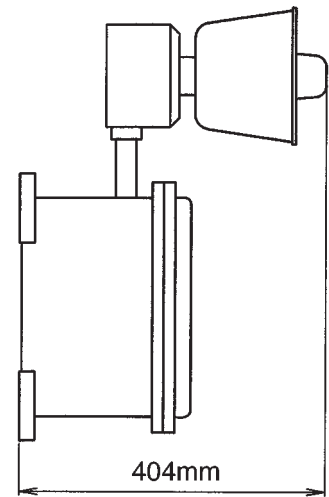

Kg. 45

EXSEO2SEVAA230240A 56060

THIS DEVICE CONFORMS WITH EUROPEAN NORMS

Ex EEx “d,, II B BATTERY OPERATED EX-D ELECTRONIC SIRENS FOR PREALARM AND EVACUATION WARNING

V 230/240 (±10%)		~ 50/60 Hz	3/4" GK
IP 65	°C -20 +50	On ∞	♪ 