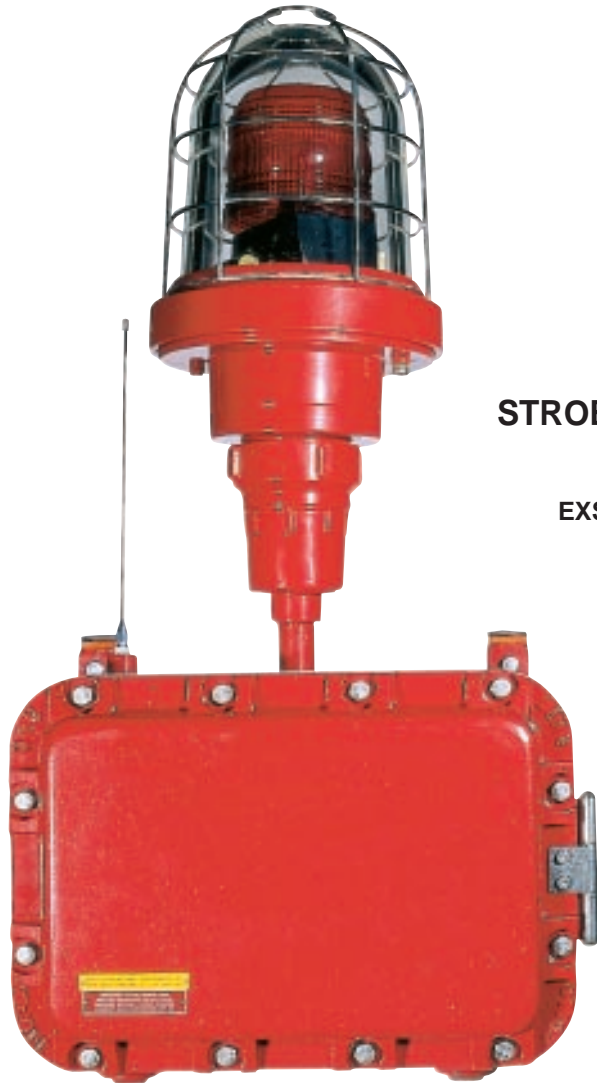

Ex “d,, II B

BATTERY OPERATED EX-D ELECTRONIC SIRENS FOR
PREALARM AND EVACUATION WARNING

V 230/240 (±10%)		~ 50/60 Hz	 3/4" GK
IP 65	°C -20 +50	On ∞	♪ ⏏ — — —

SEO 2 SEV AA
E Ex-d

12 13 14 15

EXSEO2SEVAA

Box	CESI AD 83.077	T 5
Horns	CESI EX-99.E.006X	
V ~	230/240	
mA	80	
dB (1 m)	113	
Hz	490÷610 Hz 610 Hz	
Battery (N° 2 6V 10Ah)	NiPb 12V 10Ah	
Life	24 months	
Duration	100 min.	

Kg. 45

EXSEO2SEVAA230240A 56060

THIS DEVICE CONFORMS WITH EUROPEAN NORMS

Ex EEx “d,, II B BATTERY OPERATED EX-D ELECTRONIC SIRENS FOR PREALARM AND EVACUATION WARNING

V 230/240 (±10%)		~ 50/60 Hz	3/4" GK
IP 65	°C -20 +50	On ∞	♪ 

SEO 1 SEV AA
E Ex-d
EXSEO1SEVAA

12 13 14 15

Kg. 26,53

Box	CESI AD 83.077	T 5
Horn	CESI EX-99.E.006X	
V ~	230/240	
mA	80	
dB (1 m)	107	
Hz	490÷610 Hz 610 Hz	
Battery	NiPb 12V 7Ah	
Life	24 months	
Duration	120 min.	

EXSEO1SEVAA230240A 56065

Ex “d,, II B

BATTERY OPERATED EX-D XENON BEACON FOR PREALARM AND EVACUATION WARNING

V 230/240 (±10%)		~ 50/60 Hz		J 20 - 2F		3/4" GK	
IP 65	°C -20 +50	On ∞		1 2 3 4 5 6		PC	T5

STROBO 1 SEV AA
E Ex-d