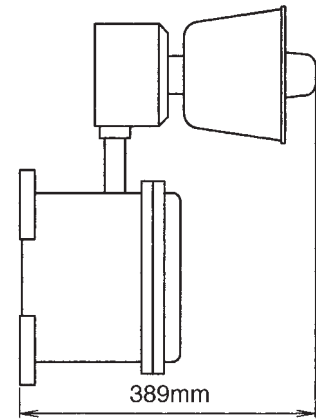

Kg. 45

EXSEO2SEVAA230240A 56060

THIS DEVICE CONFORMS WITH EUROPEAN NORMS

Ex EEx “d,, II B BATTERY OPERATED EX-D ELECTRONIC SIRENS FOR PREALARM AND EVACUATION WARNING

V 230/240 (±10%)		~ 50/60 Hz	3/4" GK
IP 65	°C -20 +50	On ∞	♪ 

SEO 1 SEV AA
E Ex-d
EXSEO1SEVAA

12 13 14 15

Kg. 26,53

Box	CESI AD 83.077	T 5
Horn	CESI EX-99.E.006X	
V ~	230/240	
mA	80	
dB (1 m)	107	
Hz	490÷610 Hz 610 Hz	
Battery	NiPb 12V 7Ah	
Life	24 months	
Duration	120 min.	