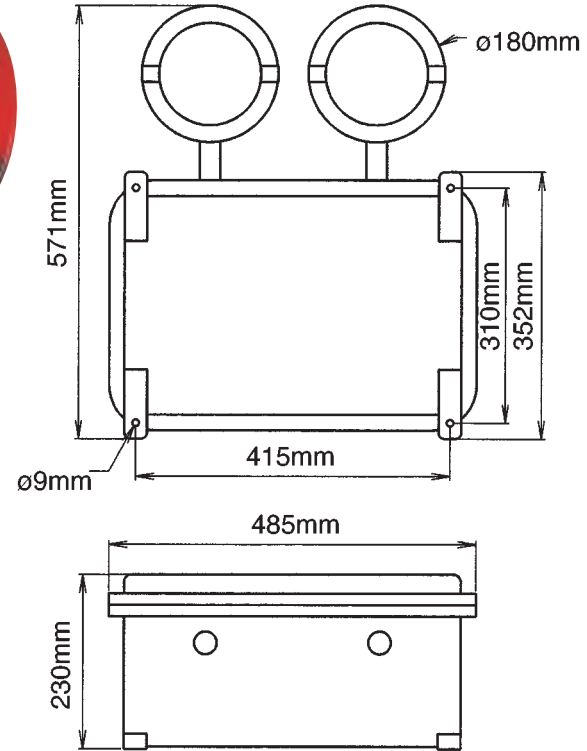

Ex “d,, II B

BATTERY OPERATED EX-D ELECTRONIC SIRENS FOR
PREALARM AND EVACUATION WARNING

V 230/240 (±10%)		~ 50/60 Hz	||||| 3/4" GK
IP 65	°C -20 +50	On ∞	♪ ⏏ — — —

SEO 2 SEV AA
E Ex-d

12 13 14 15

EXSEO2SEVAA

Box	CESI AD 83.077	T 5
Horns	CESI EX-99.E.006X	
V ~	230/240	
mA	80	
dB (1 m)	113	
Hz	490÷610 Hz 610 Hz	
Battery (N° 2 6V 10Ah)	NiPb 12V 10Ah	
Life	24 months	
Duration	100 min.