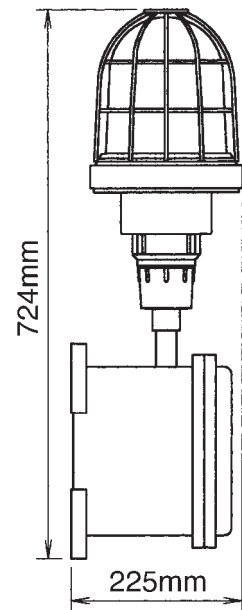

Kg. 26,4

Box	CESI AD 83.077		
STF	INIEX 81.103.124/2		
2F XENON 20J LRX 15J	V ~	230/240	
	mA	80	
	Cd (p)	12600/2700	
	Fl/min	15.300	
Battery	NiPb 12V 7Ah		
Life	24 months		
Duration	120 min.		

EXSTF1SEVAA230240A1	56071	EXSTF1SEVAA230240A4	56074
EXSTF1SEVAA230240A2	56072	EXSTF1SEVAA230240A5	56075
EXSTF1SEVAA230240A3	56073	EXSTF1SEVAA230240A6	56076

THIS DEVICE CONFORMS WITH EUROPEAN NORMS